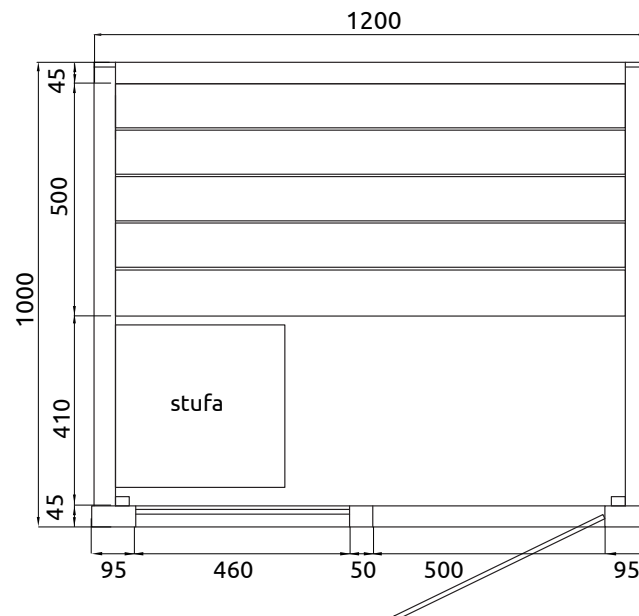

Misure esterne

Dimensioni:
mm. 1200x1000x1900

Misure esterne

Dimensioni:
mm. 1500x1050x1900