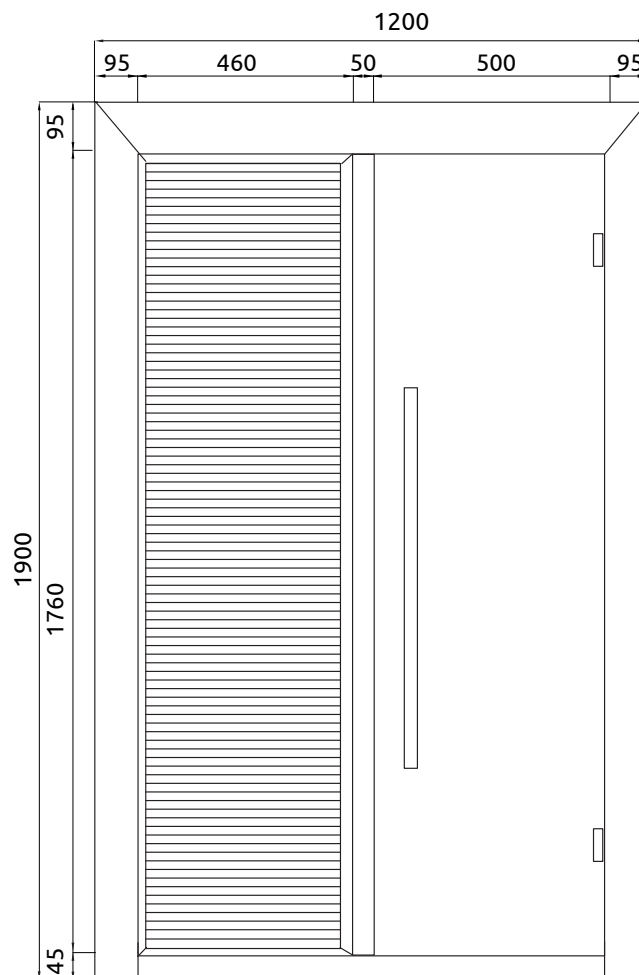

Misure esterne

Dimensioni:
mm. 1200x1000x1900

Misure esterne

Dimensioni:
mm. 1500x1050x1900